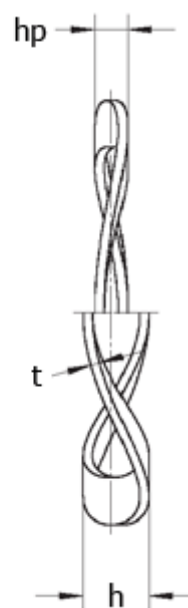

Data Sheet

Article number: 22013312

Description: Wave washer L&M 79x71x0,6 K2
for bearing : 6010, 6208, 6307, 6405, 16010

Measures

d1 = 70.50
d2 = 78.50
F (N) at hp = 540.0
For bearing = 6010, 6405
h = 3.6
 hp = 1.50
t = 0.60
Waves = 6

Weight (kg) / 100 pcs = 0.458